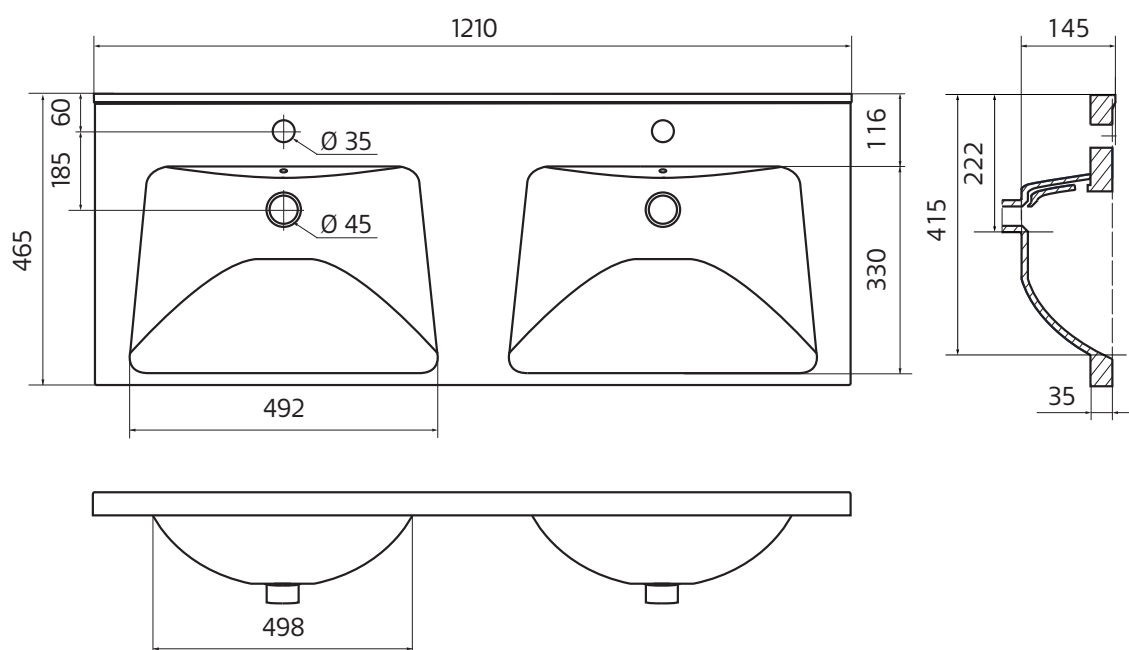

westerbergs hav 1200D

20190117 Art.nr.: 20074004
Westerbergs Badrum part of Hafa Bathroom Group AB.